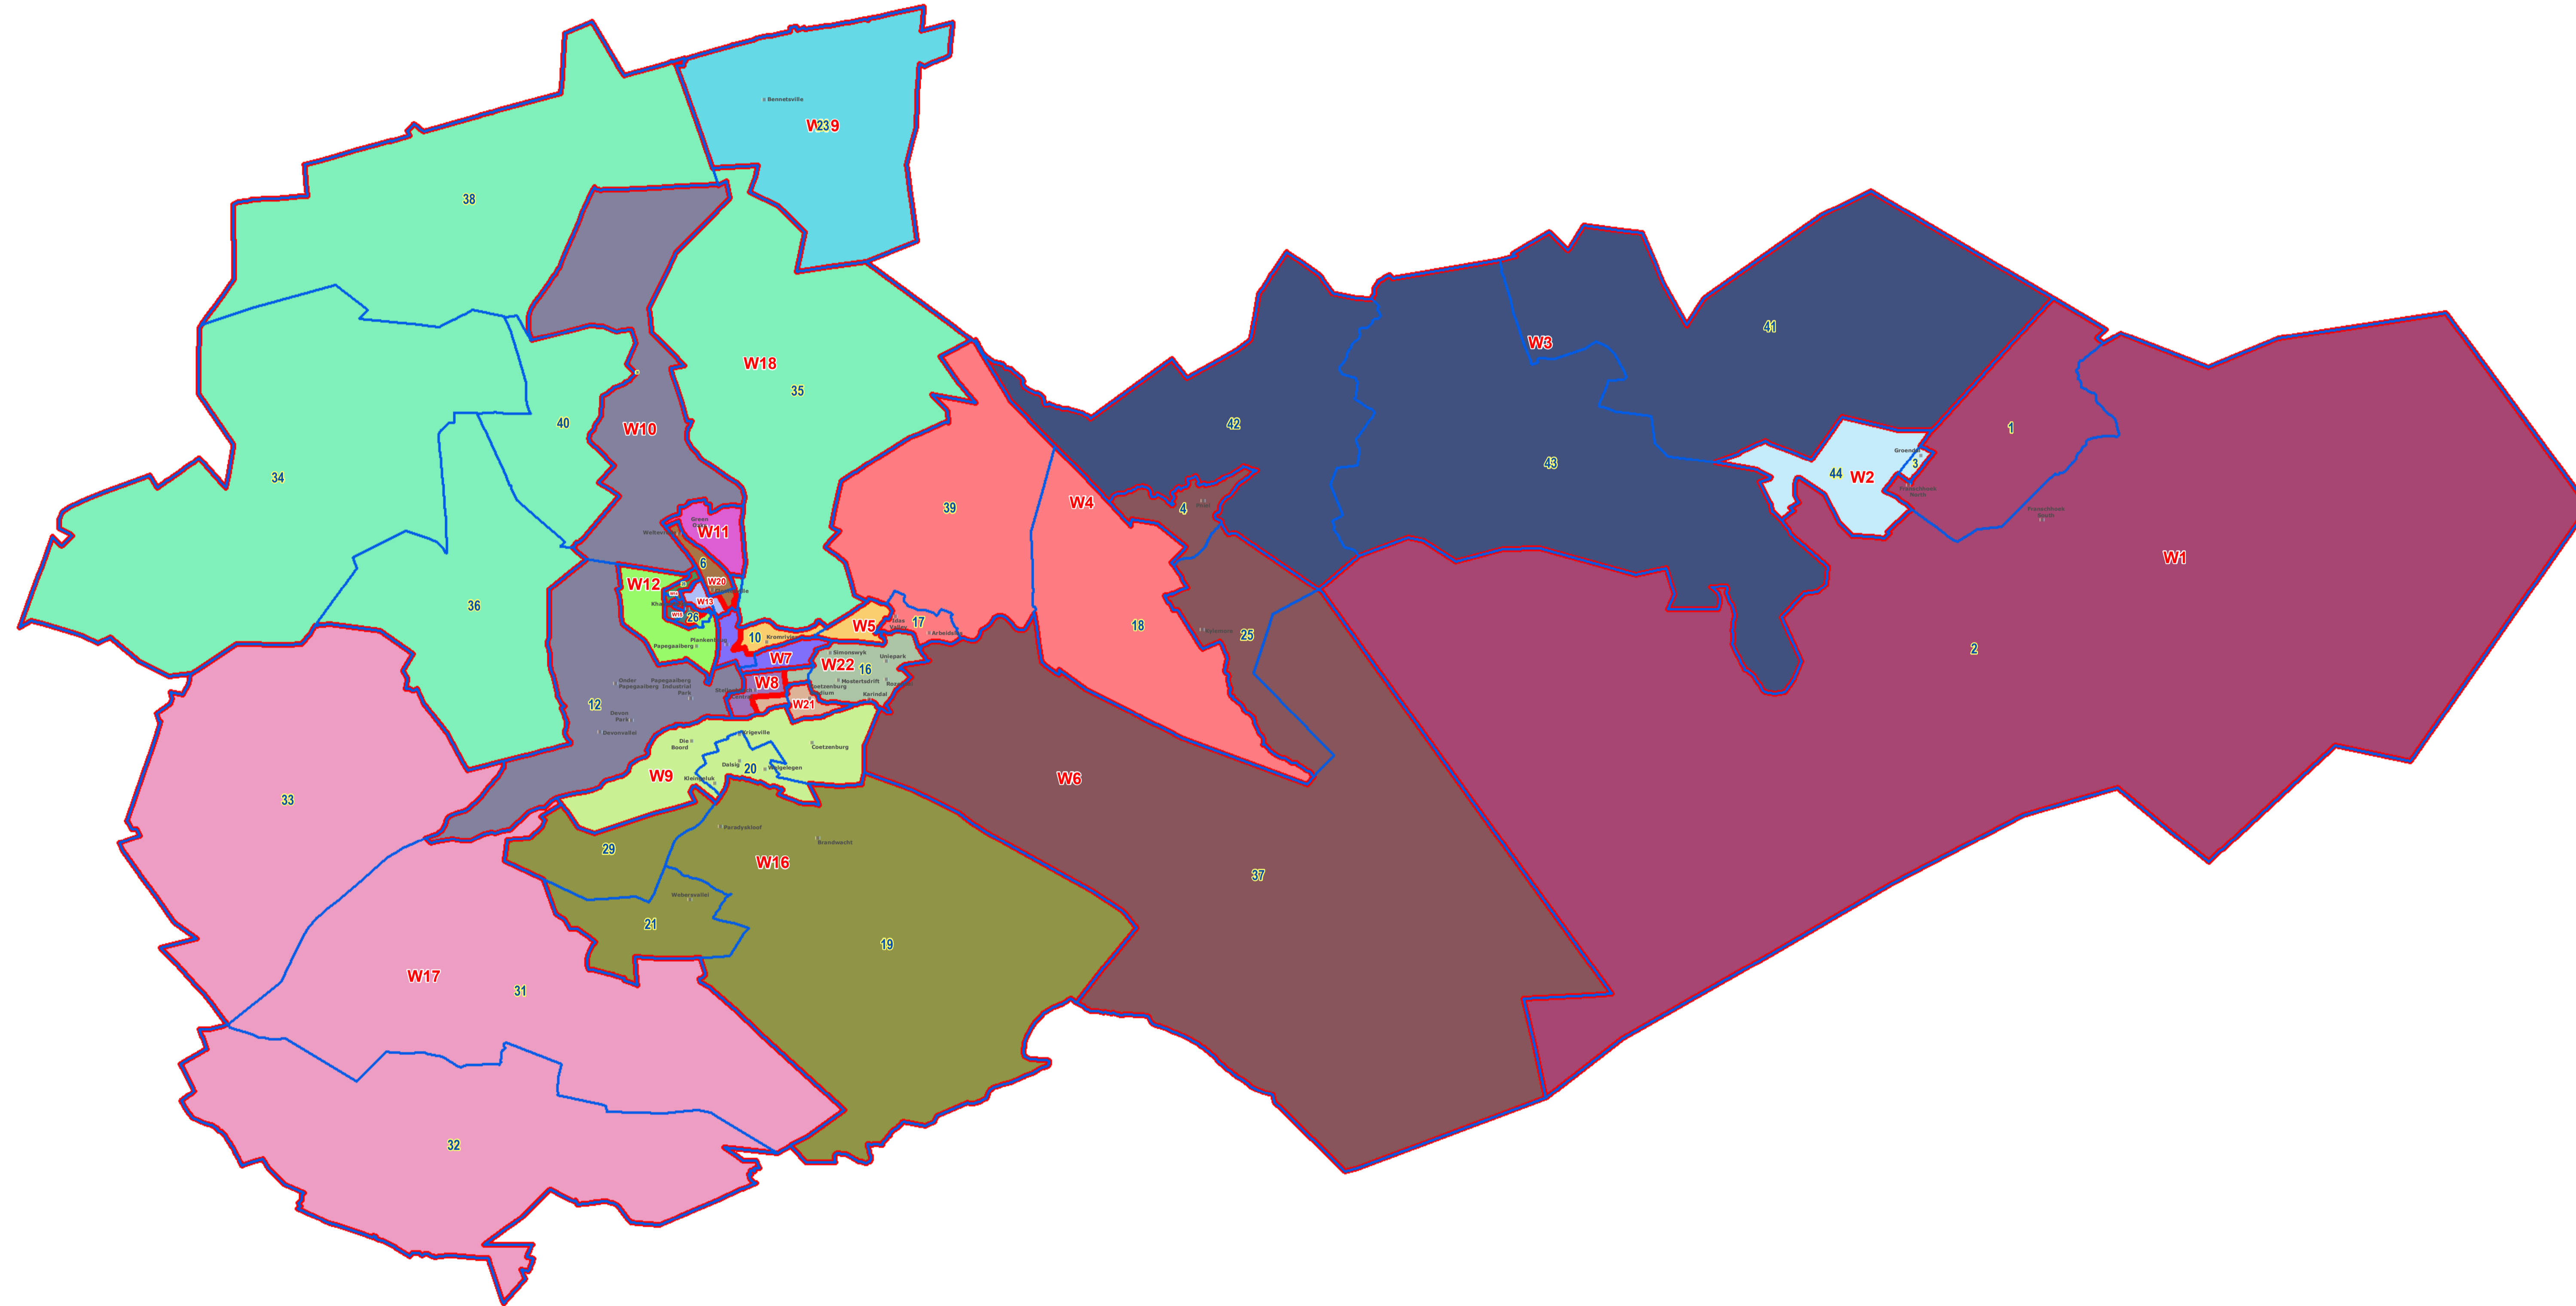

MDB Proposal for Stellenbosch Local Municipality (WC024)

Voting Districts 2009

Ward Delimitation 2009

Legend

1. Draft Wards
   - Voting Districts
   - Sub Place
2. **Draft Wards**
3. 1
   - 2
   - 3
   - 4
   - 5
   - 6
   - 7
   - 8
   - 9
   - 10
   - 11
   - 12
   - 13
   - 14
   - 15
   - 16
   - 17
   - 18
   - 19
   - 20
   - 21
   - 22

Ward No:	Registered Voters:
1	3529
2	3567
3	3182
4	3338
5	3229
6	3421
7	3162
8	3608
9	3879
10	3487
11	3051
12	3049
13	3424
14	3876
15	3789
16	3432
17	3762
18	3766
19	3275
20	3822
21	3212
22	3016

Total Voters: 75876

Number of Wards: 22

Norm : 3449

Minimum Norm : 2932

Maximum Norm : 3966

AUGUST 2009

Municipal Proposal for ward boundaries

This map contains the MDB proposed wards. They are colour coded.

FULL NAME : _____
DESIGNATION: _____
SIGNATURE: _____
DATE: _____